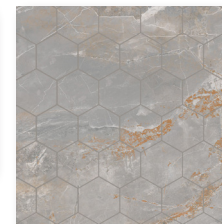

MINERAL

PORCELAIN TILE

TECHNICAL DATA

Thickness	9 MM
Finish	Matte
Rectified	Yes
Frost Resistance	Yes

LEAD TIME

In Stock/Quick Ship

SIZE

COLOR & SIZE

Grey

PACKING INFORMATION

Size	Finish	Thickness	SF per Box	SF per Pallet	Pieces per Box
12"x24"	Matte	9 MM	15.50003	624.307	6
24"x48"	Matte	9 MM	15.50003	N/A	2
3"x24" Bullnose	Matte	9 MM	4.84376	N/A	10
Hexagon Mosaic	Matte	9 MM	4.8228	N/A	6

Wayne Tile Company