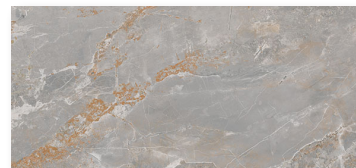

MINERAL

PORCELAIN TILE

TECHNICAL DATA

Thickness	9 MM
Finish	Matte
Rectified	Yes
Frost Resistance	Yes

LEAD TIME

In Stock/Quick Ship

SIZE

COLOR & SIZE

Grey

PACKING INFORMATION

Size	Finish	Thickness	SF per Box	SF per Pallet	Pieces per Box
12"x24"	Matte	9 MM	15.50003	624.307	6
24"x48"	Matte	9 MM	15.50003	N/A	2
3"x24" Bullnose	Matte	9 MM	4.84376	N/A	10
Hexagon Mosaic	Matte	9 MM	4.8228	N/A	6

Wayne Tile Company