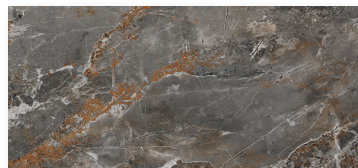

COLOR & SIZE

Antrax