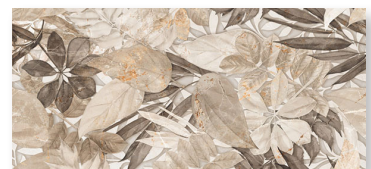

Antrax

Grey

Floral Deco Cold

Pearl

Taupe

Floral Deco Warm

PACKING INFORMATION

Size	Finish	Thickness	SF per Box	SF per Pallet	Pieces per Box
12"x24"	Matte	9 MM	15.50003	624.307	6
24"x48"	Matte	9 MM	15.50003	N/A	2
3"x24" Bullnose	Matte	9 MM	4.84376	N/A	10
Hexagon Mosaic	Matte	9 MM	4.8228	N/A	6