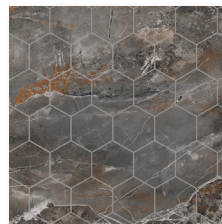

TECHNICAL DATA

Thickness	9 MM
Finish	Matte
Rectified	Yes
Frost Resistance	Yes

LEAD TIME

In Stock/Quick Ship

SIZE

Hexagon Mosaic

Pearl | 12"x24"

COLOR & SIZE

Antrax

Grey

Floral Deco Cold

Pearl

Taupe

Floral Deco Warm

PACKING INFORMATION

Size	Finish	Thickness	SF per Box	SF per Pallet	Pieces per Box
12"x24"	Matte	9 MM	15.50003	624.307	6
24"x48"	Matte	9 MM	15.50003	N/A	2
3"x24" Bullnose	Matte	9 MM	4.84376	N/A	10
Hexagon Mosaic	Matte	9 MM	4.8228	N/A	6